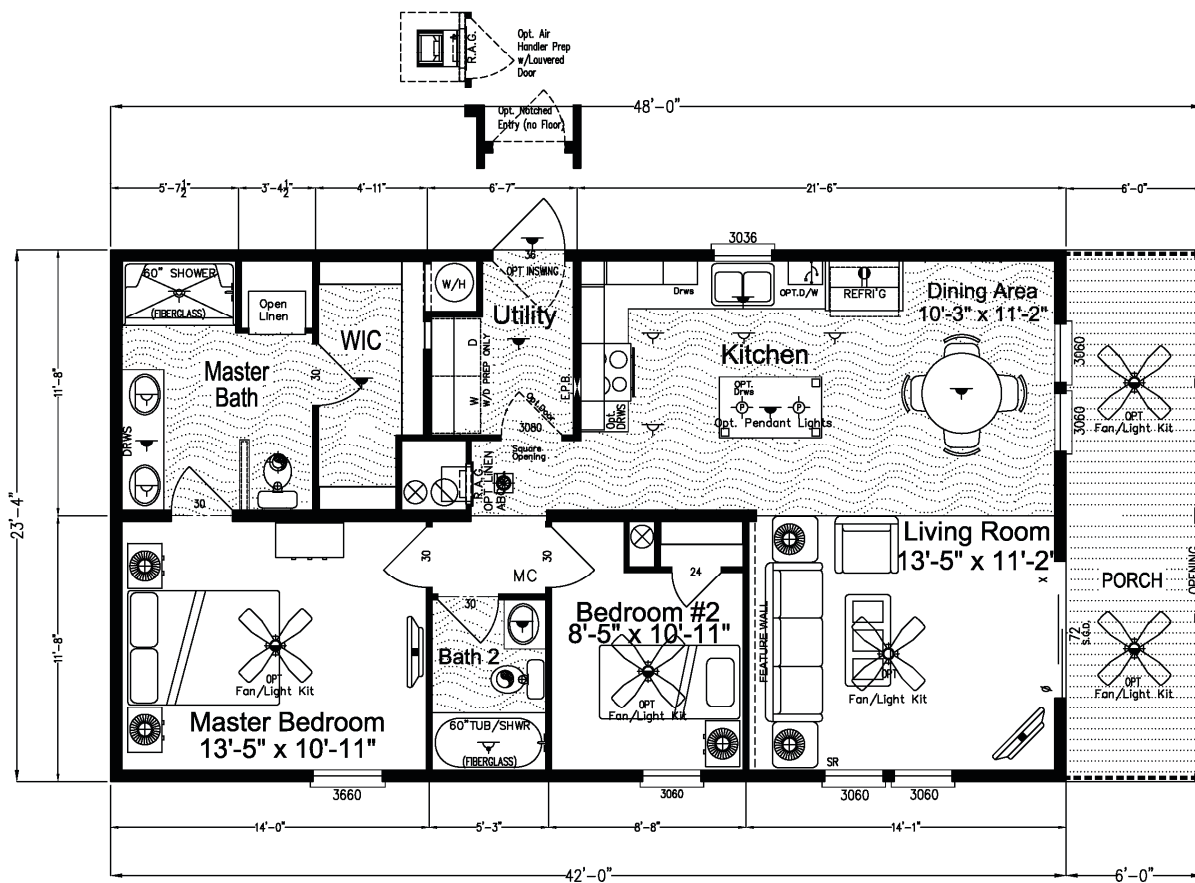

SHORELINE PALMS

The Avon Park

2 Bedrooms, 2 Baths | 1,120 Sq. Ft.

Spacious Master Suite w/Walk-in Closet
Laundry Room | Island Kitchen w/Dining Area
6' Porch | Optional Notched Entry

55+ Lifestyle Community